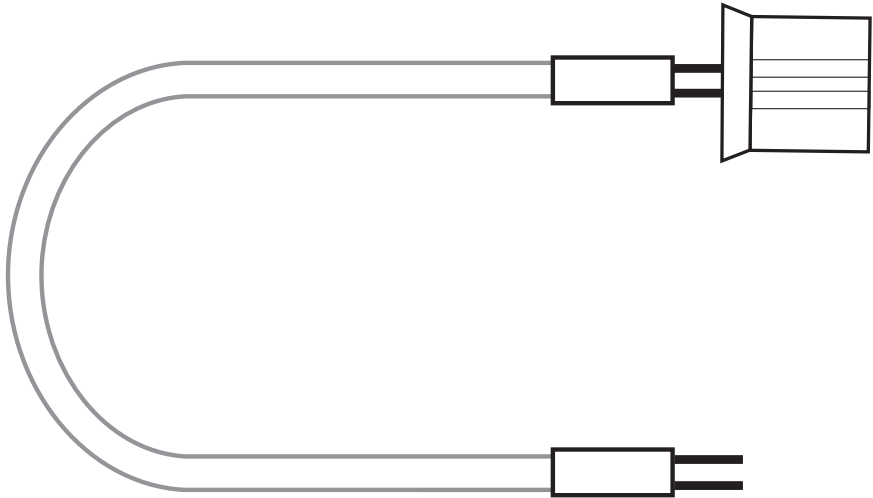

CABLE13

manual

Connection cable for external outputs
www.safeline-group.com

Reliability - brought to you from **Tyresö** Sweden

02.2020
CABLE13 v.3.0.0 EN/DE/SE

© 2020 SafeLine and all the SafeLine products and accessories are copyrighted by law.